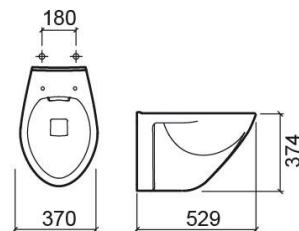

Cetus 52 wall hung toilet with Rimflush - White

Ref. 110034004

EAN Code. 5604815326666

Description

Discontinued product - available until permanent stock rupture.

Technical Information

Length: 529 mm

Width: 370 mm

Height: 374 mm

Weight: 15.1 kg

Collection: Cetus

Product type: Toilets

Style: Traditional

Product Format: Oval

Material: Ceramic

Installation type: Wall hung

Features

- With Rimflush system
- Side fixings
- Fixing kit not included

Variations

Pergamon (Discontinued)

529x370x374 mm

Ref. 110034054

EAN Code. 5604815326918

Weight: 15.1 kg