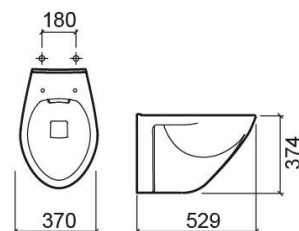

Cetus 52 wall hung toilet with Rimflush - White

Ref. 110034004

EAN Code. 5604815326666

Description

Discontinued product - available until permanent stock rupture.

Technical Information

Length: 529 mm

Width: 370 mm

Height: 374 mm

Weight: 15.1 kg

Collection: Cetus

Product type: Toilets

Style: Traditional

Product Format: Oval

Material: Ceramic

Installation type: Wall hung

Features

- With Rimflush system
- Side fixings
- Fixing kit not included

Variations

Pergamon (Discontinued)

529x370x374 mm

Ref. 110034054

EAN Code. 5604815326918

Weight: 15.1 kg