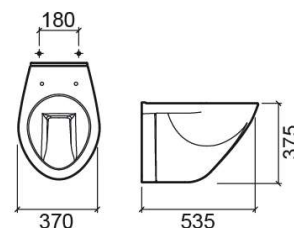

Cetus 52 wall hung toilet - White

Ref. 110032004

EAN Code. 5604815103571

Description

Discontinued product - available until permanent stock rupture.

Features

- Side fixings
- Fixing kit not included

Technical Information

Length: 535 mm

Width: 370 mm

Height: 375 mm

Weight: 15.30 kg

Collection: Cetus

Product type: Toilets

Style: Traditional

Product Format: Oval

Material: Ceramic

Installation type: Wall hung

Variations

Pergamon (Discontinued)

535x370x375 mm

Ref. 110032054

EAN Code. 5604815109542

Weight: 15.30 kg