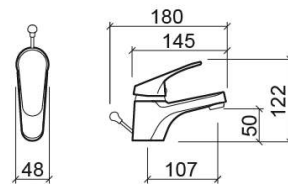

## Technical Information

Length: 180 mm

Width: 48 mm

Height: 122 mm

Weight: 1.20 kg

Collection: [Cetus Basic](#)

Product type: Taps

Style: Contemporary