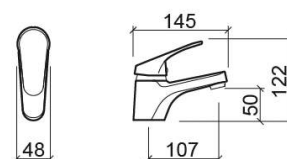

Cetus Basic basin mixer - Chrome

Ref. 557030111

EAN Code. 5604815611168

Technical Information

Length: 145 mm

Width: 48 mm

Height: 122 mm

Weight: 1.02 kg

Collection: [Cetus Basic](#)

Product type: Taps

Style: Contemporary

Material: Brass; ZAMAK

Installation type: Basin shelf

Features

- Fixing kit included
- Hot & cold flexible connectors included
- Single lever mixer
- Waste not included
- Flow rate at 3 Bar - 11L/min