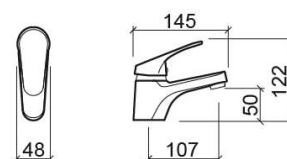

### Technical Information

Length: 145 mm

Width: 48 mm

Height: 122 mm

Weight: 1.02 kg

Collection: [Cetus Basic](#)

Product type: Taps

Style: Contemporary