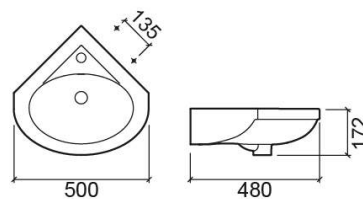

Cetus Basic basin - White

Ref. 135700004

EAN Code. 5604815322583

Technical Information

Length: 500 mm

Width: 480 mm

Height: 172 mm

Weight: 10.40 kg

Collection: [Cetus Basic](#)

Product type: Basins

Style: Traditional

Product Format: Angular

Material: Ceramic

Installation type: Corner; Wall hung

Features

- With tap hole
- With overflow
- Fixing kit not included
- Without embellishing ring