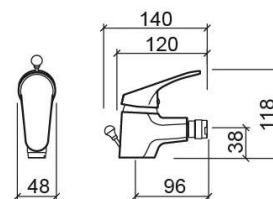

Cetus Basic bidet mixer with waste - Chrome

Ref. 557040011

EAN Code. 5604815611175

Technical Information

Length: 140 mm

Width: 48 mm

Height: 118 mm

Weight: 1.16 kg

Collection: [Cetus Basic](#)

Product type: Taps

Style: Contemporary

Material: Brass; ZAMAK

Installation type: Bidet

Features

- Fixing kit included
- Hot & cold flexible connectors included
- Single lever mixer
- Automatic outlet valve included
- Flow rate at 3 Bar - 11L/min