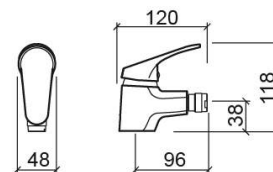

Cetus Basic bidet mixer - Chrome

Ref. 557040111

EAN Code. 5604815611182

Technical Information

Length: 120 mm

Width: 48 mm

Height: 118 mm

Weight: 1.00 kg

Collection: [Cetus Basic](#)

Product type: Taps

Style: Contemporary

Material: Brass; ZAMAK

Installation type: Bidet

Features

- Fixing kit included
- Hot & cold flexible connectors included
- Single lever mixer
- Waste not included
- Flow rate at 3 Bar - 11L/min