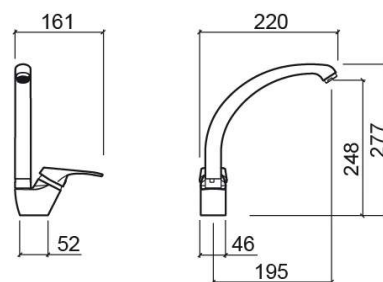

Cetus Basic kitchen mixer with side spout - Chrome

Ref. 557330111

EAN Code. 5604815612332

Technical Information

Length: 161 mm

Width: 220 mm

Height: 277 mm

Weight: 1.07 kg

Collection: [Cetus Basic](#)

Product type: Kitchen taps

Material: Brass

Features

- Flow rate at 3 Bar - 12.9L/min
- With swivel spout
- Fixing kit included
- Kitchen tap hole Ø35mm

Downloads

Cleaning Manuals