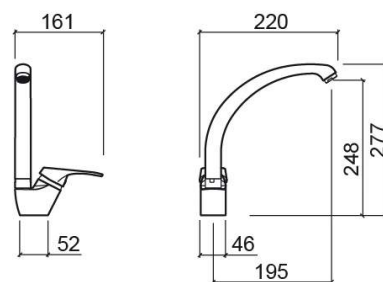

Cetus Basic kitchen mixer with side spout - Chrome

Ref. 557330111

EAN Code. 5604815612332

Technical Information

Length: 161 mm

Width: 220 mm

Height: 277 mm

Weight: 1.07 kg

Collection: Cetus Basic

Product type: Kitchen taps

Material: Brass

Features

- Flow rate at 3 Bar - 12.9L/min
- With swivel spout
- Fixing kit included
- Kitchen tap hole Ø35mm

Downloads

Cleaning Manuals

[Cleaning Manual \(PDF\)](#) ,