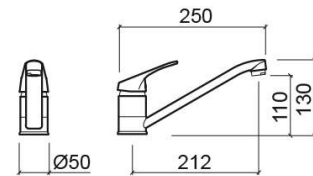

Cetus Basic kitchen mixer - Chrome

Ref. 557300111

EAN Code. 5604815612349

Technical Information

Length: 250 mm

Width: 50 mm

Height: 130 mm

Weight: 0.84 kg

Collection: [Cetus Basic](#)

Product type: Kitchen taps

Material: Brass

Features

- With swivel spout
- Fixing kit included
- Flow rate at 3 Bar - 11.4L/min
- Kitchen tap hole Ø35mm

Downloads

Cleaning Manuals