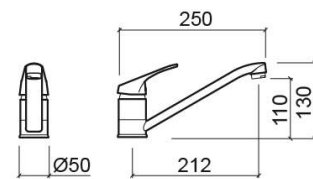

## Technical Information

Length: 250 mm

Width: 50 mm

Height: 130 mm

Weight: 0.84 kg

Collection: [Cetus Basic](#)

Product type: Kitchen taps

Material: Brass

## Features

- With swivel spout
- Fixing kit included
- Flow rate at 3 Bar - 11.4L/min
- Kitchen tap hole Ø35mm