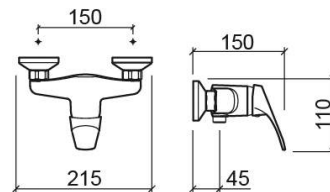

Cetus Basic shower valve - Chrome

Ref. 557070111

EAN Code. 5604815611199

Technical Information

Length: 150 mm

Width: 215 mm

Height: 110 mm

Weight: 1.45 kg

Collection: [Cetus Basic](#)

Product type: Taps

Style: Contemporary

Material: Brass; ZAMAK

Installation type: Wall mounted

Features

- Hand shower - 1 function
- Single lever mixer
- Flow rate at 3 Bar - 11L/min
- Hand shower, 1.75m shower hose and wall bracket included