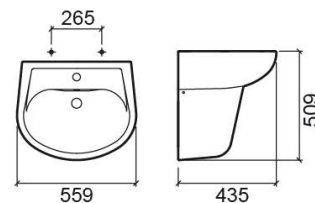

Cetus basin - White

Ref. 110300004

EAN Code. 5604815105605

Description

Cetus 60cm basin

Discontinued product - available until permanent stock rupture.

Technical Information

Length: 559 mm

Width: 435 mm

Height: 199 mm

Weight: 11.5 kg

Collection: [Cetus](#)

Product type: Basins

Style: Traditional

Product Format: Semi-circular

Material: Ceramic

Installation type: Over pedestal

Features

- With tap hole
- With overflow
- Fixing kit included
- Without embellishing ring