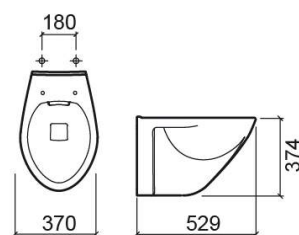

Cetus pack wall hung toilet with Rimflush and toilet seat - White

Ref. 110938004

EAN Code. 5604815326796

Technical Information

Length: 529 mm

Width: 370 mm

Height: 374 mm

Weight: 18.10 kg