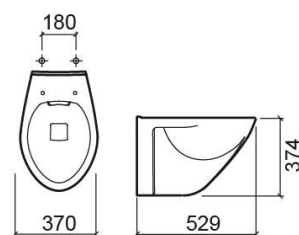

Cetus Pack wall hung toilet with Rimflush and toilet seat - White

Ref. 110939004

EAN Code. 5604815326802

Description

Pack elements: Wall hung toilet (110034004), Duroplast toilet seat with slowclose and Clipoff (2103100)

Features

- With Rimflush system
- Side fixings
- Fixing kit not included

Technical Information

Length: 529 mm

Width: 370 mm

Height: 421 mm

Weight: 19.45 kg

Collection: Cetus