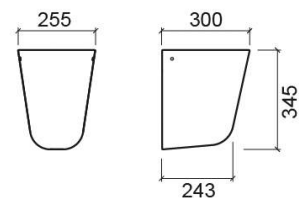

Cetus semi pedestal - White

Ref. 110220004

EAN Code. 5604815105636

Description

Discontinued product - available until permanent stock rupture.

Features

- Fixing kit included

Technical Information

Length: 255 mm

Width: 300 mm

Height: 345 mm

Weight: 7.50 kg

Collection: Cetus

Product type: Basins

Material: Ceramic

Installation type: Wall hung

Variations

Pergamon (Discontinued)

255x300x345 mm

Ref. 110220054

EAN Code. 5604815109627

Weight: 7.50 kg

Downloads

Cleaning Manuals