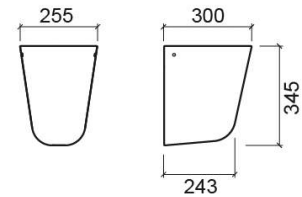

Cetus semi pedestal - White

Ref. 110220004

EAN Code. 5604815105636

Description

Discontinued product - available until permanent stock rupture.

Features

- Fixing kit included

Technical Information

Length: 255 mm

Width: 300 mm

Height: 345 mm

Weight: 7.50 kg

Collection: Cetus

Product type: Basins

Material: Ceramic

Installation type: Wall hung