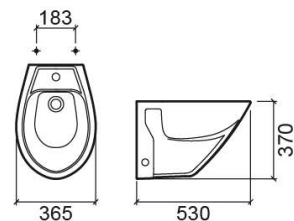

Cetus wall hung bidet - White

Ref. 110450004

EAN Code. 5604815105629

Description

Discontinued product - available until permanent stock rupture.

Technical Information

Length: 530 mm

Width: 365 mm

Height: 370 mm

Weight: 16.40 kg

Collection: Cetus

Product type: Bidets

Style: Traditional

Product Format: Oval

Material: Ceramic

Installation type: Wall hung

Features

- With tap hole
- Side fixings
- Fixing kit not included

Variations

Pergamon (Discontinued)

530x365x370 mm

Ref. 110450054

EAN Code. 5604815109665

Weight: 16.40 kg

110450 DT (PDF) ,

Installation Dimensions

cotas de instalacao recomendadas BIDE (PDF) ,

Quality, Environment and OSH

Declaration of Performance – Bidets (PDF) ,