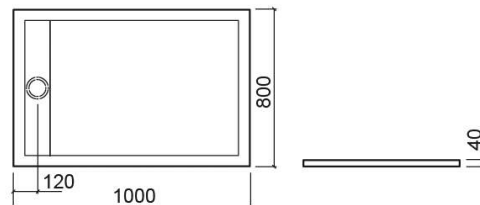

Cobalt shower tray - White

Ref. 9110008000

EAN Code. 5604815457964

Technical Information

Length: 1000 mm

Width: 800 mm

Height: 40 mm

Weight: 34 kg

Collection: Cobalt

Product type: Shower trays

Style: Contemporary

Product Format: Rectangular

Material: Solid Surface

Installation type: Concealed; Countertop

Features

- Anti-slip bottom
- Low profile tray
- Waste cover and Ø90 waste included

Variations

White
1200x800x40 mm

Ref. 9112008000
EAN Code. 5604815457988
Weight: 45 kg

White
1200x900x40 mm

Ref. 9112009000
EAN Code. 5604815457971
Weight: 50 kg

Downloads

Cleaning Manuals

Cleaning Manual (PDF) ,