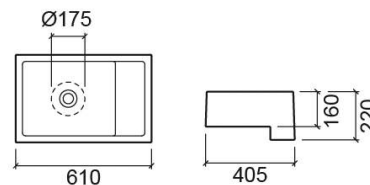

Comby basin with rim - White

Discontinued

Ref. 108660004

EAN Code. 5604815108941

Description

Discontinued product - available until permanent stock rupture.

Features

- Without tap hole
- Without overflow - compatible with free-flow waste

Technical Information

Length: 610 mm

Width: 405 mm

Height: 220 mm

Weight: 23.2 kg

Collection: Comby

Product type: Basins

Style: Contemporary

Product Format: Rectangular

Material: Ceramic

Installation type: Countertop

Variations

Pergamon (Discontinued)

610x405x220 mm

Ref. 108660054

EAN Code. 5604815108941