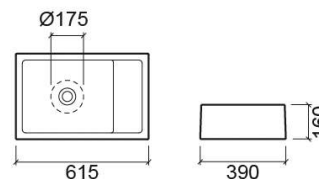

Comby basin - White

Discontinued

Ref. 108650004

EAN Code. 5604815105056

Description

Discontinued product - available until permanent stock rupture.

Features

- Without tap hole
- Without overflow - compatible with free-flow waste

Technical Information

Length: 615 mm

Width: 390 mm

Height: 160 mm

Weight: 19.4 kg

Collection: Comby

Product type: Basins

Style: Contemporary

Product Format: Rectangular

Material: Ceramic

Installation type: Countertop