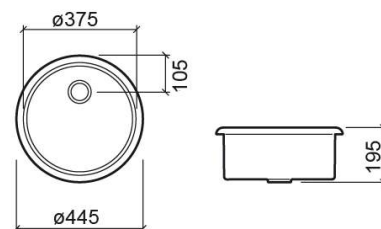

Cuba kitchen sink - White

Ref. 720000

EAN Code. 5604815105728

Technical Information

Height: 195 mm

Diameter: Ø445 mm

Weight: 9.20 kg

Collection: Cuba

Product type: Kitchen sinks

Style: Contemporary

Product Format: Round

Material: Ceramic

Installation type: Inset

Features

- Trap not included
- Waste not included

Downloads