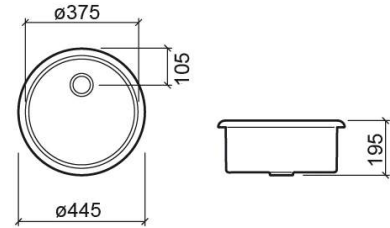

Cuba kitchen sink - White

Ref. 720000

EAN Code. 5604815105728

Technical Information

Height: 195 mm

Diameter: Ø445 mm

Weight: 9.20 kg

Collection: [Cuba](#)

Product type: Kitchen sinks

Style: Contemporary

Product Format: Round

Material: Ceramic

Installation type: Inset

Features

- Trap not included
- Waste not included

Downloads