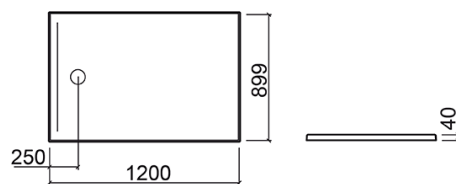

D_Path rectangular anti-slip shower tray - White

Ref. 107842004AD

EAN Code. 5604815331523

Technical Information

Length: 1200 mm

Width: 900 mm

Height: 40 mm

Weight: 41.2 kg