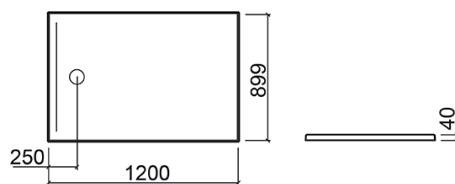

D_Path rectangular anti-slip shower tray - White

Ref. 107842004AD

EAN Code. 5604815331523

Technical Information

Length: 1200 mm

Width: 900 mm

Height: 40 mm

Weight: 41.2 kg