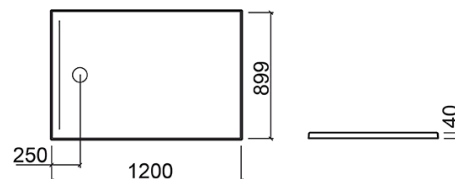

## Technical Information

Length: 1200 mm

Width: 900 mm

Height: 40 mm

Weight: 41.2 kg

Collection: [D\\_Path](#)

Product type: Shower trays

Style: Contemporary