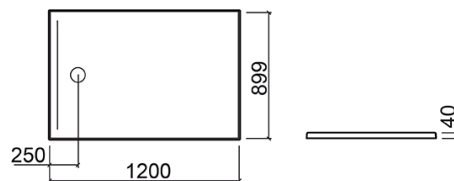

D_Path rectangular shower tray - White

Ref. 107842004

EAN Code. 5604815331233

Technical Information

Length: 1200 mm

Width: 900 mm

Height: 40 mm

Weight: 41.2 kg

Collection: [D_Path](#)

Product type: Shower trays

Style: Contemporary

Product Format: Rectangular

Material: Ceramic

Installation type: Concealed; Countertop

Features

- Ø90mm waste with built-in trap not included
- Low profile tray