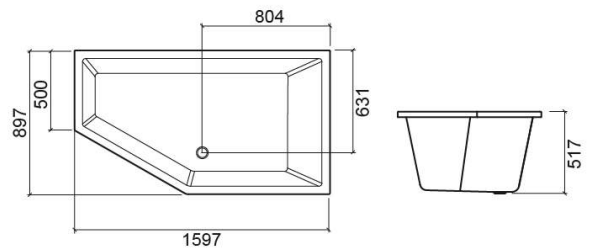

## Technical Information

Length: 1597 mm

Width: 897 mm

Height: 517 mm

Weight: 24.00 kg

Collection: [Delta](#)

Product type: Baths

Style: Contemporary

Product Format: Angular

Material: Acrylic

Installation type: Corner