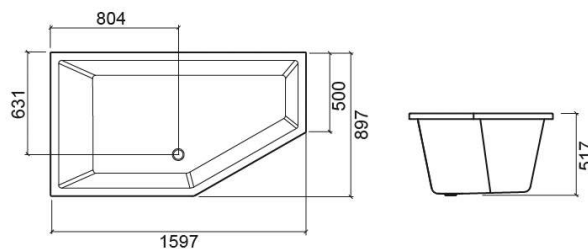

## Technical Information

Length: 1597 mm

Width: 897 mm

Height: 517 mm

Weight: 24.00 kg

Collection: [Delta](#)

Product type: Baths

Style: Contemporary

Product Format: Angular

Material: Acrylic

Installation type: Corner