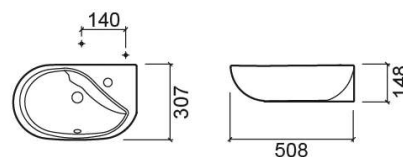

Douro basin - White

Ref. 118300004

EAN Code. 5604815326260

Technical Information

Length: 508 mm

Width: 307 mm

Height: 148 mm

Weight: 10.60 kg

Collection: Douro

Product type: Basins

Style: Contemporary

Product Format: Oval

Material: Ceramic

Bowl position: Left

Installation type: Wall hung

Features