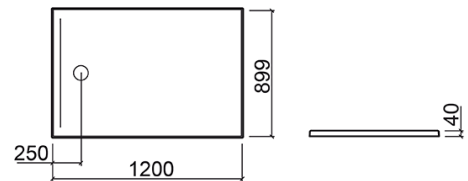

## Technical Information

Length: 1200 mm

Width: 900 mm

Height: 40 mm

Weight: 41.2 kg

Collection: [D\\_Path](#)

Product type: Shower trays

Style: Contemporary