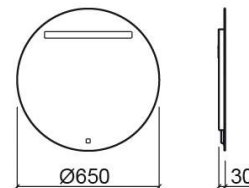

Dream circular mirror - N/A

Ref. 6217000

EAN Code. 5604815917437

Technical Information

Width: 30 mm

Diameter: Ø650 mm

Weight: 4 kg

Collection: Dream

Product type: Mirrors

Style: Contemporary

Product Format: Round

Material: 4mm clear mirror

Features

- With demister, LED lighting and touch activation sensor
- Average rated life of the light bulb - 30,000h
- Ingress protection rating - IP44: Electrical insulation - CL II
- Fixing kit included
- Power - 8W
- Colour temperature - 4000K

Variations

N/A

30xØ800 mm

Ref. 6217100

EAN Code. 5604815917444

Weight: 6 kg

Downloads

Cleaning Manuals