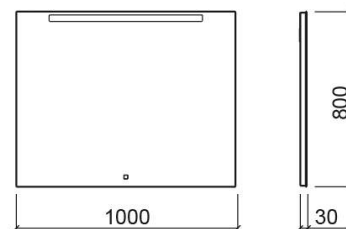

Dream rectangular mirror - N/A

Ref. 6327100

EAN Code. 5604815917390

Technical Information

Length: 1000 mm

Width: 30 mm

Height: 800 mm

Weight: 10 kg

Collection: [Dream](#)

Product type: Mirrors

Style: Contemporary

Product Format: Rectangular

Material: 4mm clear mirror

Features

- With demister, LED lighting and touch activation sensor
- Average rated life of the light bulb - 30,000h
- Ingress protection rating - IP44: Electrical insulation - CL II
- Fixing kit included

- Colour temperature - 4000K

Variations

N/A
1200x30x800 mm
Ref. 6337000
EAN Code. 5604815917413
Weight: 11 kg

N/A
600x30x800 mm
Ref. 6317000
EAN Code. 5604815917376
Weight: 5.6 kg

N/A
900x30x800 mm
Ref. 6327000
EAN Code. 5604815917406
Weight: 9 kg