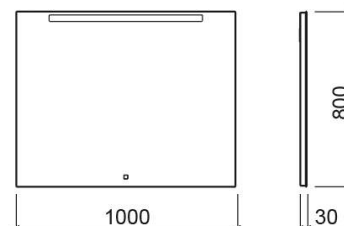

Dream rectangular mirror - N/A

Ref. 6327100

EAN Code. 5604815917390

Technical Information

Length: 1000 mm

Width: 30 mm

Height: 800 mm

Weight: 10 kg

Collection: [Dream](#)

Product type: Mirrors

Style: Contemporary

Product Format: Rectangular

Material: 4mm clear mirror

Features

- With demister, LED lighting and touch activation sensor
- Average rated life of the light bulb - 30,000h
- Ingress protection rating - IP44: Electrical insulation - CL II
- Fixing kit included

- Colour temperature - 4000K

Variations

N/A
1200x30x800 mm
Ref. 6337000
EAN Code. 5604815917413
Weight: 11 kg

N/A
600x30x800 mm
Ref. 6317000
EAN Code. 5604815917376
Weight: 5.6 kg

N/A
900x30x800 mm
Ref. 6327000
EAN Code. 5604815917406
Weight: 9 kg