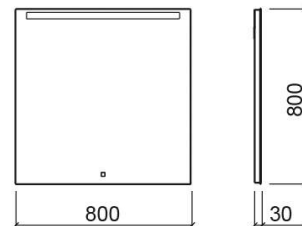

Dream square mirror - N/A

Ref. 6317100

EAN Code. 5604815917383

Description

Dream 80x80cm mirror

Technical Information

Length: 800 mm

Width: 30 mm

Height: 800 mm

Weight: 8.00 kg

Collection: [Dream](#)

Product type: Mirrors

Style: Contemporary

Product Format: Square

Material: 4mm clear mirror

Features