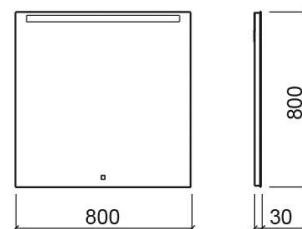

Dream square mirror - N/A

Ref. 6317100

EAN Code. 5604815917383

Description

Dream 80x80cm mirror

Technical Information

Length: 800 mm

Width: 30 mm

Height: 800 mm

Weight: 8.00 kg

Collection: [Dream](#)

Product type: Mirrors

Style: Contemporary

Product Format: Square

Material: 4mm clear mirror

Features