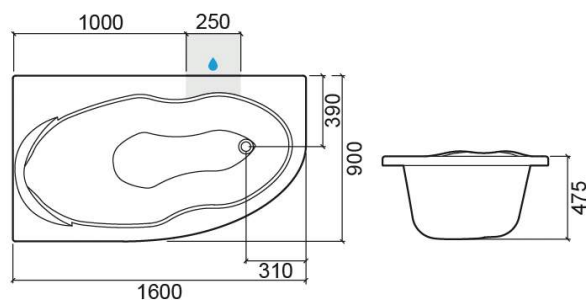

Duna bath, right - White

Discontinued

Ref. 8021000000

EAN Code. 5604815404135

Description

Discontinued product - available until permanent stock rupture.

Features

- Waste not included

Technical Information

Length: 1600 mm

Width: 900 mm

Height: 475 mm

Weight: 22.60 kg

Collection: [Duna](#)

Product type: Baths

Style: Traditional

Product Format: Angular

Material: Acrylic

Installation type: Corner