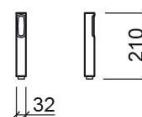

Duo hand shower - Chrome

Ref. 5969111

EAN Code. 5604815606959

Technical Information

Length: 210 mm

Diameter: Ø32 mm

Weight: 0.20 kg

Collection: Duo

Product type: Kits, rails and hand showers

Style: Contemporary

Product Format: Round

Material: ABS

Features

- Flow rate at 3 Bar - 12L/min
- With silicone water outlets

Downloads

Cleaning Manuals