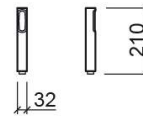

Duo hand shower - Chrome

Ref. 5969111

EAN Code. 5604815606959

Technical Information

Length: 210 mm

Diameter: Ø32 mm

Weight: 0.20 kg

Collection: Duo

Product type: Kits, rails and hand showers

Style: Contemporary

Product Format: Round

Material: ABS

Features

- Flow rate at 3 Bar - 12L/min
- With silicone water outlets

Downloads

Cleaning Manuals