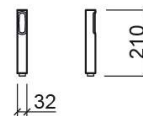

### Technical Information

Length: 210 mm

Diameter: Ø32 mm

Weight: 0.20 kg

Collection: Duo

Product type: Kits, rails and hand showers

Style: Contemporary

Product Format: Round

### Installation Dimensions

[59691 cotas \(PDF\)](#) ,