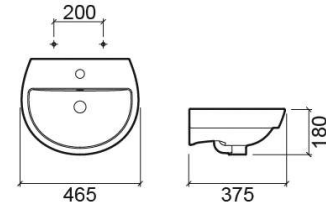

Easy 46 basin - White

Ref. 131300004

EAN Code. 5604815315813

Technical Information

Length: 465 mm

Width: 375 mm

Height: 180 mm

Weight: 8.90 kg

Collection: Easy

Product type: Basins

Style: Traditional

Product Format: Semi-circular

Material: Ceramic

Installation type: Wall hung

Features

- With tap hole
- With overflow
- Fixing kit included
- Without embellishing ring

Variations

Pergamon (Discontinued)

465x375x180 mm

Ref. 131300054

EAN Code. 5604815316360

Weight: 8.90 kg

Downloads

Cleaning Manuals