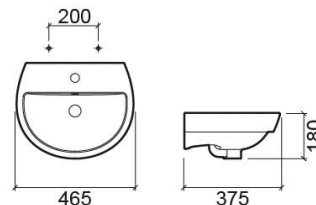

Easy 46 basin - White

Ref. 131300004

EAN Code. 5604815315813

Description

Discontinued product - available until permanent stock rupture.

Technical Information

Length: 465 mm

Width: 375 mm

Height: 180 mm

Weight: 8.90 kg

Collection: Easy

Product type: Basins

Style: Traditional

Product Format: Semi-circular

Material: Ceramic

Installation type: Wall hung

Features

- With tap hole
- With overflow
- Fixing kit included
- Without embellishing ring