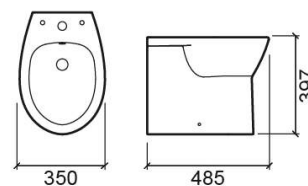

# Easy back-to-wall bidet with holes for cover - White

Ref. 131425004

EAN Code. 5604815320169

## Technical Information

Length: 550 mm

Width: 357 mm

Height: 395 mm

Weight: 16.4 kg

Collection: Easy

Product type: Bidets

Style: Traditional