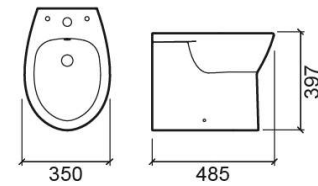

Easy back-to-wall bidet with holes for cover - White

Ref. 131425004

EAN Code. 5604815320169

Technical Information

Length: 550 mm

Width: 357 mm

Height: 395 mm

Weight: 16.4 kg

Collection: Easy

Product type: Bidets

Style: Traditional

Product Format: Oval

Material: Ceramic

Installation type: Floor

Features

- With tap hole
- Compatible with cover
- Side fixings
- Fixing kit included
- Back-to-wall bidet