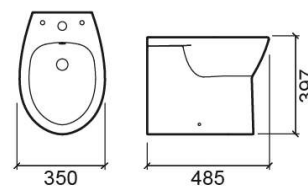

Easy back-to-wall bidet with holes for cover - White

Ref. 131425004

EAN Code. 5604815320169

Technical Information

Length: 550 mm

Width: 357 mm

Height: 395 mm

Weight: 16.4 kg

Collection: Easy

Product type: Bidets

Style: Traditional

Product Format: Oval

Material: Ceramic

Installation type: Floor

Features

- With tap hole
- Compatible with cover
- Side fixings
- Fixing kit included
- Back-to-wall bidet