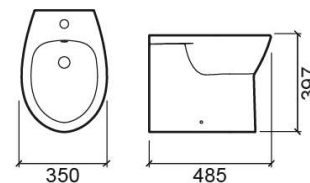

Easy back-to-wall bidet - White

Ref. 131420004

EAN Code. 5604815319989

Description

Discontinued product - available until permanent stock rupture.

Technical Information

Length: 485 mm

Width: 350 mm

Height: 397 mm

Weight: 16.40 kg

Collection: Easy

Product type: Bidets

Style: Traditional

Product Format: Oval

Material: Ceramic

Installation type: Floor

Features

- With tap hole
- Side fixings
- Fixing kit included
- Back-to-wall bidet

Variations

Pergamon (Discontinued)

485x350x397 mm

Ref. 131420054

EAN Code. 5604815320275

Weight: 16.40 kg