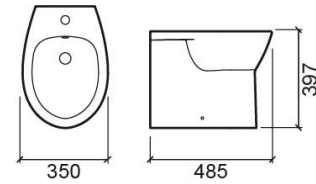

Easy back-to-wall bidet - White

Ref. 131420004

EAN Code. 5604815319989

Technical Information

Length: 485 mm

Width: 350 mm

Height: 397 mm

Weight: 16.40 kg

Collection: Easy

Product type: Bidets

Style: Traditional

Product Format: Oval

Material: Ceramic

Installation type: Floor

Features

- With tap hole
- Side fixings
- Fixing kit included
- Back-to-wall bidet

Variations

Pergamon (Discontinued)

485x350x397 mm

Ref. 131420054

EAN Code. 5604815320275

Weight: 16.40 kg

Downloads

Cleaning Manuals