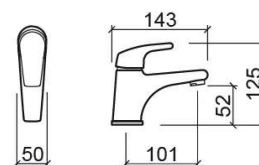

## Technical Information

Length: 143 mm

Width: 40 mm

Height: 125 mm

Weight: 2022-01-26 00:00:00 kg

Collection: Easy

Product type: Taps

Style: Contemporary