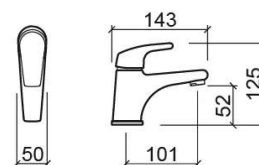

Easy basin mixer - Chrome

Ref. 536035111

EAN Code. 5604815616637

Technical Information

Length: 143 mm

Width: 40 mm

Height: 125 mm

Weight: 2022-01-26 00:00:00 kg

Collection: Easy

Product type: Taps

Style: Contemporary

Material: Brass; ZAMAK

Installation type: Basin shelf

Features

- Fixing kit included
- Hot & cold flexible connectors included
- Single lever mixer
- Waste not included
- Flow rate at 3 Bar - 12.5L/min