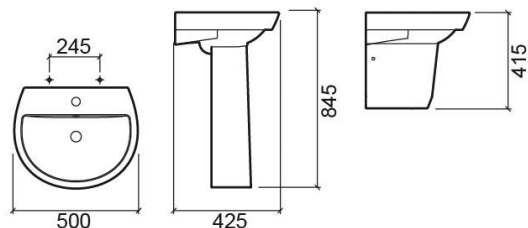

Easy basin - White

Ref. 131330004

EAN Code. 5604815320107

Description

Easy 60cm basin

Discontinued product - available until permanent stock rupture.

Technical Information

Length: 500 mm

Width: 425 mm

Height: 190 mm

Weight: 10.8 kg

Collection: Easy

Product type: Basins

Style: Traditional

Product Format: Semi-circular

Material: Ceramic

Installation type: Wall hung

Features

- With tap hole
- With overflow
- Fixing kit included
- Without embellishing ring

Variations

White
548x443x190 mm
Ref. 131310004
EAN Code. 5604815315721
Weight: 12.5 kg

White
612x467x188 mm
Ref. 131320004
EAN Code. 5604815315820
Weight: 14.2 kg

Pergamon (Discontinued)
500x425x190 mm
Ref. 131330054
EAN Code. 5604815320862
Weight: 10.8 kg

Pergamon (Discontinued)
612x467x188 mm
Ref. 131320054
EAN Code. 5604815316285
Weight: 14.2 kg