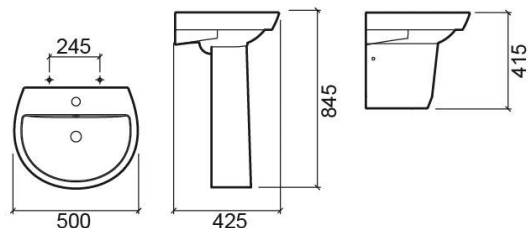

### Description

Easy 60cm basin

Discontinued product - available until permanent stock rupture.

### Technical Information

Length: 500 mm

Width: 425 mm

Height: 190 mm

Weight: 10.8 kg

Collection: Easy

Product type: Basins

Style: Traditional

## Variations

White  
548x443x190 mm  
Ref. 131310004  
EAN Code. 5604815315721  
Weight: 12.5 kg

White  
612x467x188 mm  
Ref. 131320004  
EAN Code. 5604815315820  
Weight: 14.2 kg

Pergamon (Discontinued)  
500x425x190 mm  
Ref. 131330054  
EAN Code. 5604815320862  
Weight: 10.8 kg