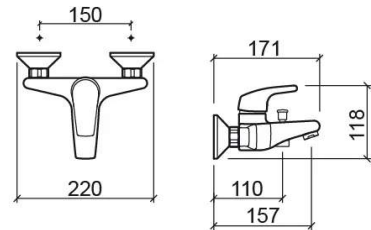

### Technical Information

Length: 171 mm

Width: 220 mm

Height: 118 mm

Weight: 1.62 kg

Collection: Easy

Product type: Taps

Style: Traditional