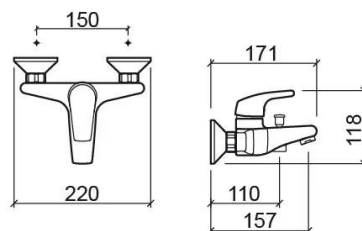

Easy bath mixer - Chrome

Ref. 536080111

EAN Code. 5604815607475

Technical Information

Length: 171 mm

Width: 220 mm

Height: 118 mm

Weight: 2.32 kg

Collection: Easy

Product type: Taps

Style: Contemporary

Material: Brass; ZAMAK

Installation type: Wall mounted

Features

- Flow rate at 3 Bar - 21.3L/min (spout) - 13L/min (hand shower)
- Hand shower - 1 function
- Single lever mixer
- Mixa hand shower, 1.75m shower hose and wall bracket included