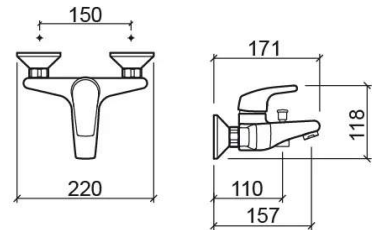

### Technical Information

Length: 171 mm

Width: 220 mm

Height: 118 mm

Weight: 1.62 kg

Collection: Easy

Product type: Taps

Style: Traditional