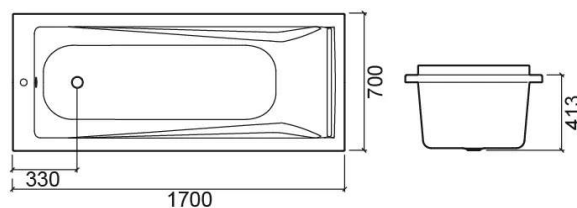

Easy bath with X90 whirlpool system, left - White

Ref. 8268020000

EAN Code. 5604815439083

Description

Easy 170x70cm bath

Technical Information

Length: 1700 mm

Width: 700 mm

Height: 413 mm

Weight: 38.5 kg

Collection: Easy

Product type: Baths

Style: Traditional

Product Format: Rectangular

Material: Acrylic

Installation type: Standard

Features

- With X90 whirlpool system
- Pump position - left
- Waste included

Variations

White
1700x750x416 mm

Ref. 8269020000
EAN Code. 5604815439106
Weight: 11 kg

White and Chrome
1700x700x413 mm

Ref. 8268021100
EAN Code. 5604815439076
Weight: 38.5 kg

White and Chrome
1700x750x416 mm

Ref. 8269021100
EAN Code. 5604815439113
Weight: 11 kg

Downloads

Cleaning Manuals

Cleaning Manual (PDF) ,

Assembly Instructions

Instruções Montagem Painel (ZIP) ,

Instructions Manuals