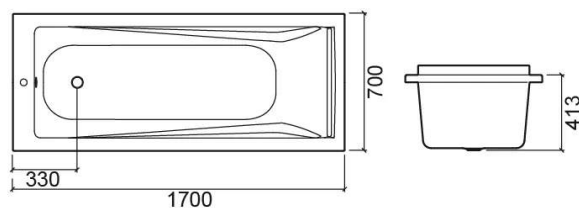

Easy bath with X90 whirlpool system, left - White

Ref. 8268020000

EAN Code. 5604815439083

Description

Easy 170x75cm bath

Technical Information

Length: 1700 mm

Width: 700 mm

Height: 413 mm

Weight: 38.5 kg

Collection: Easy

Product type: Baths

Style: Traditional

Product Format: Rectangular

Material: Acrylic

Installation type: Standard

Features

- With X90 whirlpool system
- Pump position - left
- Waste included

Variations

White
1700x750x416 mm

Ref. 8269020000
EAN Code. 5604815439106
Weight: 11 kg

White and Chrome
1700x700x413 mm

Ref. 8268021100
EAN Code. 5604815439076
Weight: 38.5 kg

White and Chrome
1700x750x416 mm

Ref. 8269021100
EAN Code. 5604815439113
Weight: 11 kg

Downloads

Cleaning Manuals

Cleaning Manual (PDF) ,

Assembly Instructions

Instruções Montagem Painel (ZIP) ,

Instructions Manuals