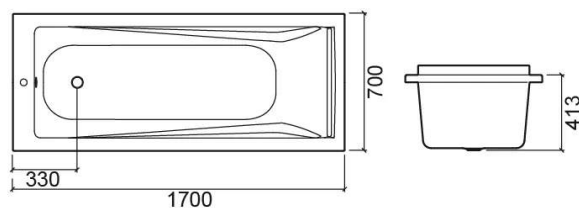

Easy bath with X90 whirlpool system, right - White

Ref. 826801110000

EAN Code. 5604815439052

Description

Easy 170x70cm bath

Technical Information

Length: 1700 mm

Width: 700 mm

Height: 413 mm

Weight: 38.5 kg

Collection: Easy

Product type: Baths

Style: Traditional

Product Format: Rectangular

Material: Acrylic

Installation type: Standard

Features

- With X90 whirlpool system
- Pump position - right
- Waste included

Variations

White
1700x750x416 mm

Ref. 826902110000
EAN Code. 5604815439090
Weight: 11 kg

White and Chrome
1700x700x413 mm

Ref. 826801111100
EAN Code. 5604815439069
Weight: 38.5 kg

White and Chrome
1700x750x416 mm

Ref. 826902111100
EAN Code. 5604815439113
Weight: 11 kg

Downloads

Cleaning Manuals

Cleaning Manual (PDF) ,

Assembly Instructions

Instruções Montagem Painel (ZIP) ,

Instructions Manuals