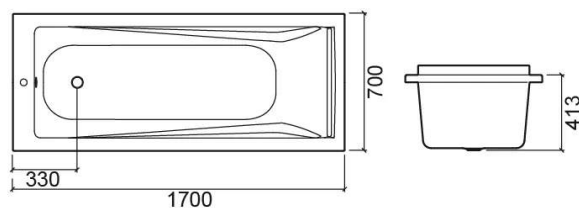

Easy bath with X90 whirlpool system, right - White

Ref. 826801110000

EAN Code. 5604815439052

Description

Easy 170x75cm bath

Technical Information

Length: 1700 mm

Width: 700 mm

Height: 413 mm

Weight: 38.5 kg

Collection: Easy

Product type: Baths

Style: Traditional

Product Format: Rectangular

Material: Acrylic

Installation type: Standard

Features

- With X90 whirlpool system
- Pump position - right
- Waste included

Variations

White
1700x750x416 mm

Ref. 826902110000
EAN Code. 5604815439090
Weight: 11 kg

White and Chrome
1700x700x413 mm

Ref. 826801111100
EAN Code. 5604815439069
Weight: 38.5 kg

White and Chrome
1700x750x416 mm

Ref. 826902111100
EAN Code. 5604815439113
Weight: 11 kg

Downloads

Cleaning Manuals

Cleaning Manual (PDF) ,

Assembly Instructions

Instruções Montagem Painel (ZIP) ,

Instructions Manuals