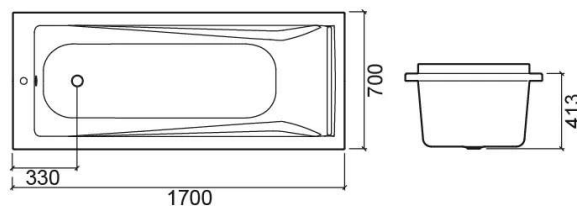

Easy bath - White

Ref. 8068000000

EAN Code. 5604815439014

Description

Easy 170x75cm bath

Features

- Waste not included

Technical Information

Length: 1700 mm

Width: 700 mm

Height: 413 mm

Weight: 18.5 kg

Collection: Easy

Product type: Baths

Style: Traditional

Product Format: Rectangular

Material: Acrylic

Installation type: Standard

Variations

White

1700x750x416 mm

Ref. 8069000000

EAN Code. 5604815439021

Weight: 21.5 kg