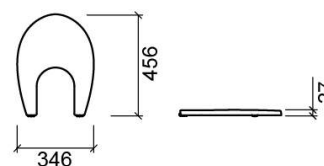

Easy bidet cover - White

Ref. 2314100

EAN Code. 5604815904864

Description

Discontinued product - available until permanent stock rupture.

Technical Information

Length: 456 mm

Width: 346 mm

Height: 27 mm

Weight: 1.22 kg

Collection: Easy

Product type: Seats and covers

Product Format: Oval

Material: Duroplast

Features

- Stainless steel hinges
- Hinges included
- With antibacterial protection

Variations

Pergamon (Discontinued)

456x346x27 mm

Ref. 2314105

EAN Code. 5604815905403

Weight: 1.22 kg

Downloads

Cleaning Manuals