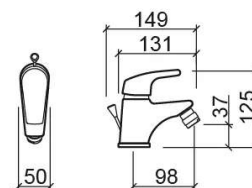

Easy bidet mixer with waste - Chrome

Ref. 536040011

EAN Code. 5604815607451

Technical Information

Length: 149 mm

Width: 50 mm

Height: 125 mm

Weight: 1.44 kg

Collection: Easy

Product type: Taps

Style: Contemporary

Material: Brass; ZAMAK

Installation type: Bidet

Features

- Fixing kit included
- Hot & cold flexible connectors included
- Single lever mixer
- Automatic outlet valve included
- Flow rate at 3 Bar - 12.5L/min