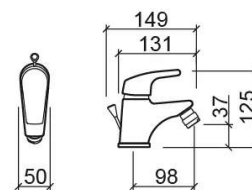

Easy bidet mixer with waste - Chrome

Ref. 536040011

EAN Code. 5604815607451

Technical Information

Length: 149 mm

Width: 50 mm

Height: 125 mm

Weight: 1.44 kg

Collection: Easy

Product type: Taps

Style: Contemporary

Material: Brass; ZAMAK

Installation type: Bidet

Features

- Fixing kit included
- Hot & cold flexible connectors included
- Single lever mixer
- Automatic outlet valve included
- Flow rate at 3 Bar - 12.5L/min