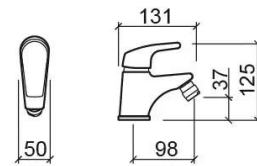

Easy bidet mixer - Chrome

Ref. 536040111

EAN Code. 5604815609493

Technical Information

Length: 131 mm

Width: 50 mm

Height: 125 mm

Weight: 1.24 kg

Collection: Easy

Product type: Taps

Style: Contemporary

Material: Brass; ZAMAK

Installation type: Bidet

Features

- Fixing kit included
- Hot & cold flexible connectors included
- Single lever mixer
- Waste not included
- Flow rate at 3 Bar - 12.5L/min