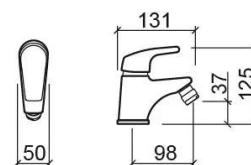

Easy bidet mixer - Chrome

Ref. 536040111

EAN Code. 5604815609493

Technical Information

Length: 131 mm

Width: 50 mm

Height: 125 mm

Weight: 1.24 kg

Collection: Easy

Product type: Taps

Style: Contemporary

Material: Brass; ZAMAK

Installation type: Bidet

Features

- Fixing kit included
- Hot & cold flexible connectors included
- Single lever mixer
- Waste not included
- Flow rate at 3 Bar - 12.5L/min