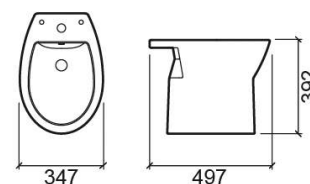

## Easy bidet with holes for cover - White

Ref. 131415004

EAN Code. 5604815320220

### Technical Information

Length: 497 mm

Width: 347 mm

Height: 392 mm

Weight: 13.50 kg

Collection: Easy

Product type: Bidets

Style: Traditional

## Variations

---

Pergamon (Discontinued)

497x347x392 mm

Ref. 131415054

EAN Code. 5604815320244

Weight: 13.50 kg