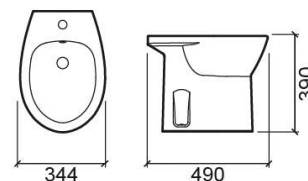

Easy bidet with side fixings - White

Ref. 131430004CX

EAN Code. 5604815331226

Technical Information

Length: 490 mm

Width: 344 mm

Height: 390 mm

Collection: Easy

Product type: Bidets

Style: Traditional

Product Format: Oval

Material: Ceramic

Installation type: Floor

Features

- With tap hole
- Vertical side fixings
- Fixing kit included

Downloads