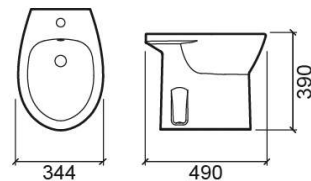

Easy bidet with side fixings - White

Ref. 131430004CX

EAN Code. 5604815331226

Technical Information

Length: 490 mm

Width: 344 mm

Height: 390 mm

Collection: Easy

Product type: Bidets

Style: Traditional

Product Format: Oval

Material: Ceramic

Installation type: Floor

Features

- With tap hole
- Vertical side fixings
- Fixing kit included

Downloads