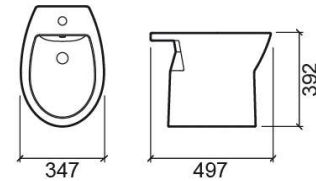

Easy bidet - White

Discontinued

Ref. 131410004

EAN Code. 5604815315134

Description

Discontinued product - available until permanent stock rupture.

Features

- With tap hole
- Side fixings
- Fixing kit included

Technical Information

Length: 497 mm
Width: 347 mm
Height: 392 mm
Weight: 13.50 kg

Collection: Easy

Product type: Bidets

Style: Traditional

Product Format: Oval

Material: Ceramic

Installation type: Floor