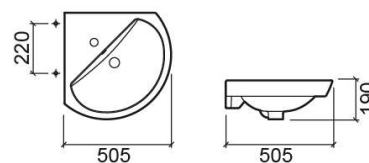

Easy corner basin - White

Ref. 131700004

EAN Code. 5604815315837

Technical Information

Length: 505 mm

Width: 505 mm

Height: 190 mm

Weight: 13.50 kg

Collection: Easy

Product type: Basins

Style: Traditional

Product Format: Angular

Material: Ceramic

Installation type: Corner; Wall hung

Features

- With tap hole
- With overflow
- Fixing kit included
- Without embellishing ring