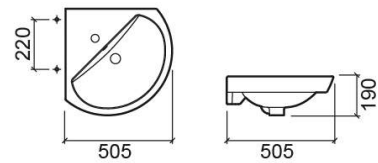

Easy corner basin - White

Ref. 131700004

EAN Code. 5604815315837

Technical Information

Length: 505 mm

Width: 505 mm

Height: 190 mm

Weight: 13.50 kg

Collection: Easy

Product type: Basins

Style: Traditional

Product Format: Angular

Material: Ceramic

Installation type: Corner; Wall hung

Features

- With tap hole
- With overflow
- Fixing kit included
- Without embellishing ring