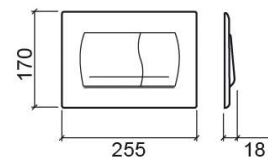

### Technical Information

Length: 255 mm

Width: 18 mm

Height: 170 mm

Weight: 0.52 kg

Collection: Easy

Product type: Installation and Flush Systems

Material: ABS; ASA

## Variations

---

Chrome

255x18x170 mm

Ref. 4002311

EAN Code. 5604815900064

Weight: 0.52 kg

Satin chrome