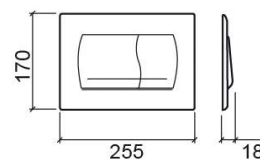

Easy flush plate - White

Ref. 4002300

EAN Code. 5604815900057

Technical Information

Length: 255 mm

Width: 18 mm

Height: 170 mm

Weight: 0.52 kg

Variations

Chrome

255x18x170 mm

Ref. 4002311

EAN Code. 5604815900064

Weight: 0.52 kg

Satin chrome

255x18x170 mm