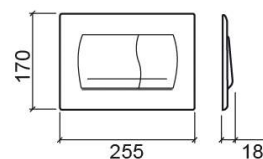

Easy flush plate - White

Ref. 4002300

EAN Code. 5604815900057

Technical Information

Length: 255 mm

Width: 18 mm

Height: 170 mm

Weight: 0.52 kg

Variations

Chrome

255x18x170 mm

Ref. 4002311

EAN Code. 5604815900064

Weight: 0.52 kg

Satin chrome

255x18x170 mm