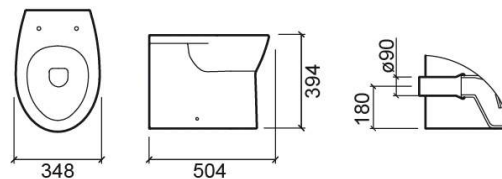

Easy HO back-to-wall low level toilet - White

Ref. 131014004

EAN Code. 5604815317190

Technical Information

Length: 504 mm

Width: 348 mm

Height: 394 mm

Weight: 18.90 kg

Collection: Easy

Product type: Toilets

Style: Traditional

Product Format: Oval

Material: Ceramic

Installation type: Floor

Features

- Horizontal outlet
- Back-to-wall
- Side fixings
- Fixing kit included
- Trap not included