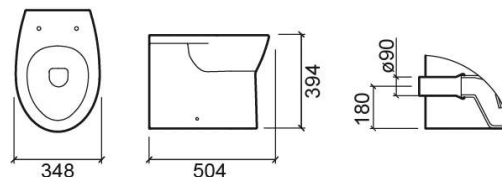

Easy HO back-to-wall low level toilet - White

Ref. 131014004

EAN Code. 5604815317190

Technical Information

Length: 504 mm

Width: 348 mm

Height: 394 mm

Weight: 18.90 kg

Collection: Easy

Product type: Toilets

Style: Traditional

Product Format: Oval

Material: Ceramic

Installation type: Floor

Features

- Horizontal outlet
- Back-to-wall
- Side fixings
- Fixing kit included
- Trap not included