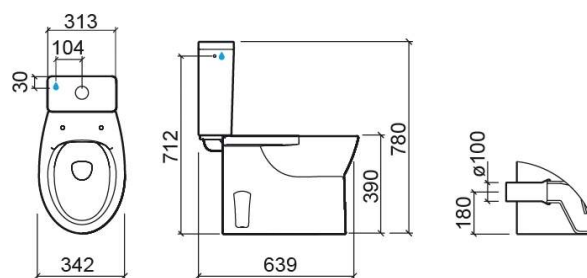

Easy HO close coupled toilet with Rimflush - White

Ref. 131024004CX

EAN Code. 5604815330915

Technical Information

Length: 639 mm

Width: 342 mm

Height: 400 mm

Weight: 24.20 kg

Collection: Easy

Product type: Toilets

Style: Traditional

Product Format: Oval

Material: Ceramic

Installation type: Floor

Features

- With Rimflush system
- Horizontal outlet
- Vertical side fixings
- Fixing kit included
- Trap not included