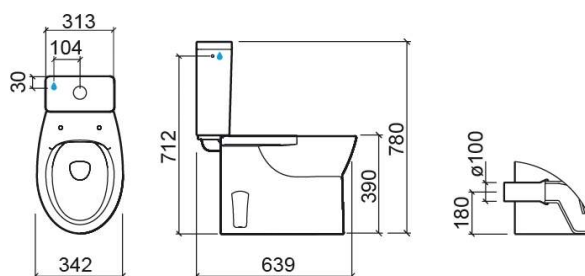

Easy HO close coupled toilet with Rimflush - White

Ref. 131024004CX

EAN Code. 5604815330915

Technical Information

Length: 639 mm

Width: 342 mm

Height: 400 mm

Weight: 24.20 kg

Collection: Easy

Product type: Toilets

Style: Traditional

Product Format: Oval

Material: Ceramic

Installation type: Floor

Features

- With Rimflush system
- Horizontal outlet
- Vertical side fixings
- Fixing kit included
- Trap not included