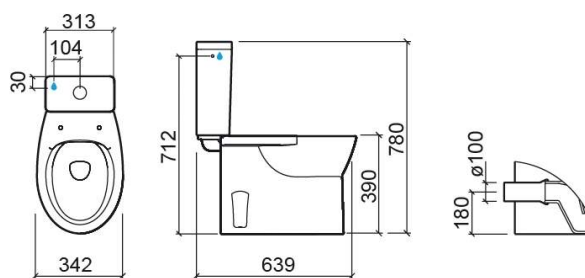

Easy HO close coupled toilet with Rimflush - White

Ref. 131024004CX

EAN Code. 5604815330915

Technical Information

Length: 639 mm

Width: 342 mm

Height: 400 mm

Weight: 24.20 kg

Collection: Easy

Product type: Toilets

Style: Traditional

Product Format: Oval

Material: Ceramic

Installation type: Floor

Features

- With Rimflush system
- Horizontal outlet
- Vertical side fixings
- Fixing kit included
- Trap not included